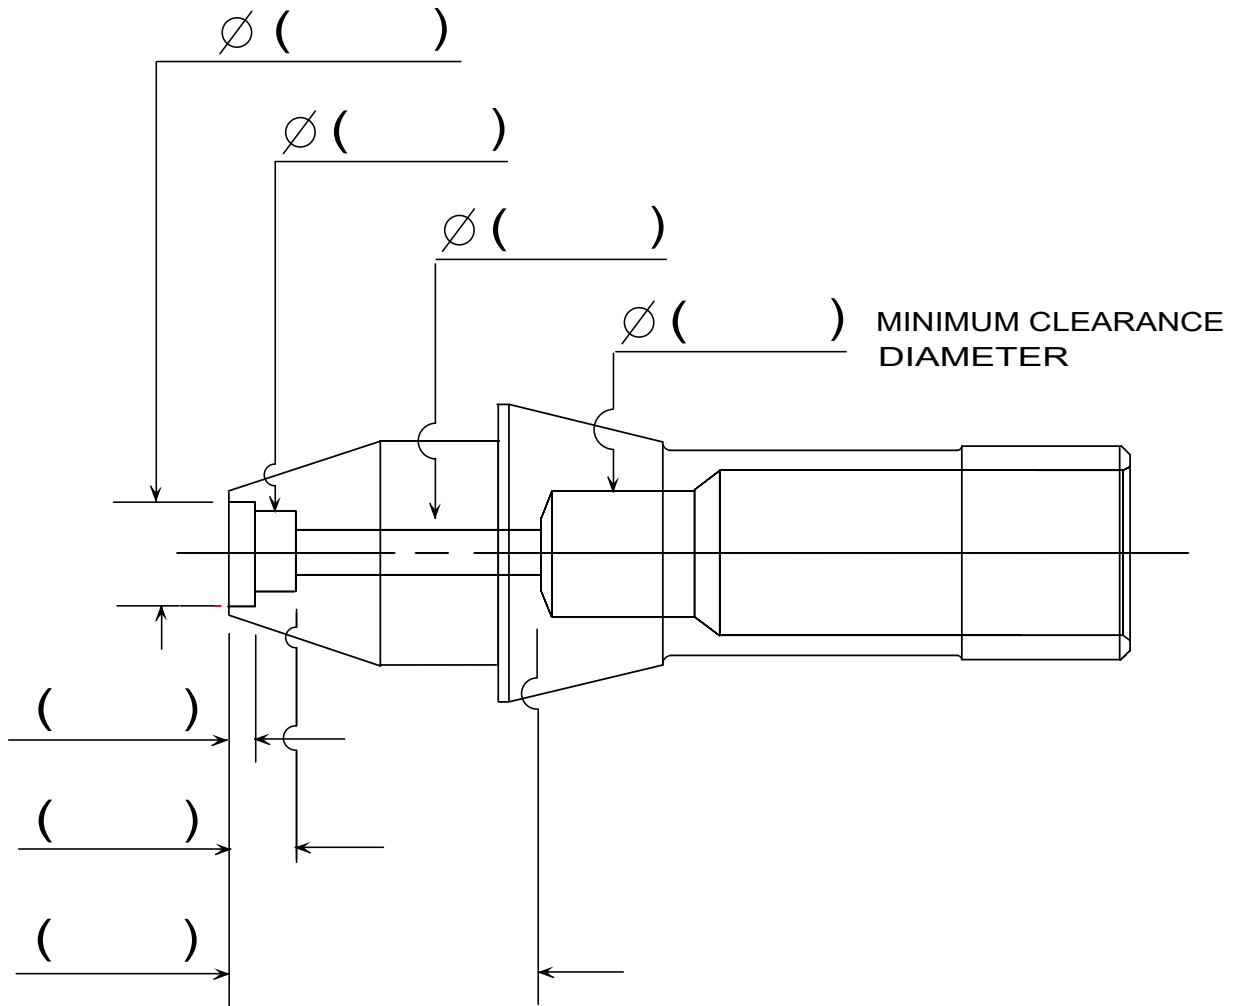

BLANK DRAWING EN MULTI-STEP

EXTENDED NOSE COLLET MULTI-STEP BORE

NOTE:

PLEASE USE THE SEPARATE EXTENDED NOSE
DRAWING BLANK FOR EXTENDED NOSE DIMENSIONS

SOUTHWICK & MEISTER INC.
PHONE (203) 237-0000 FAX (203) 634-4509