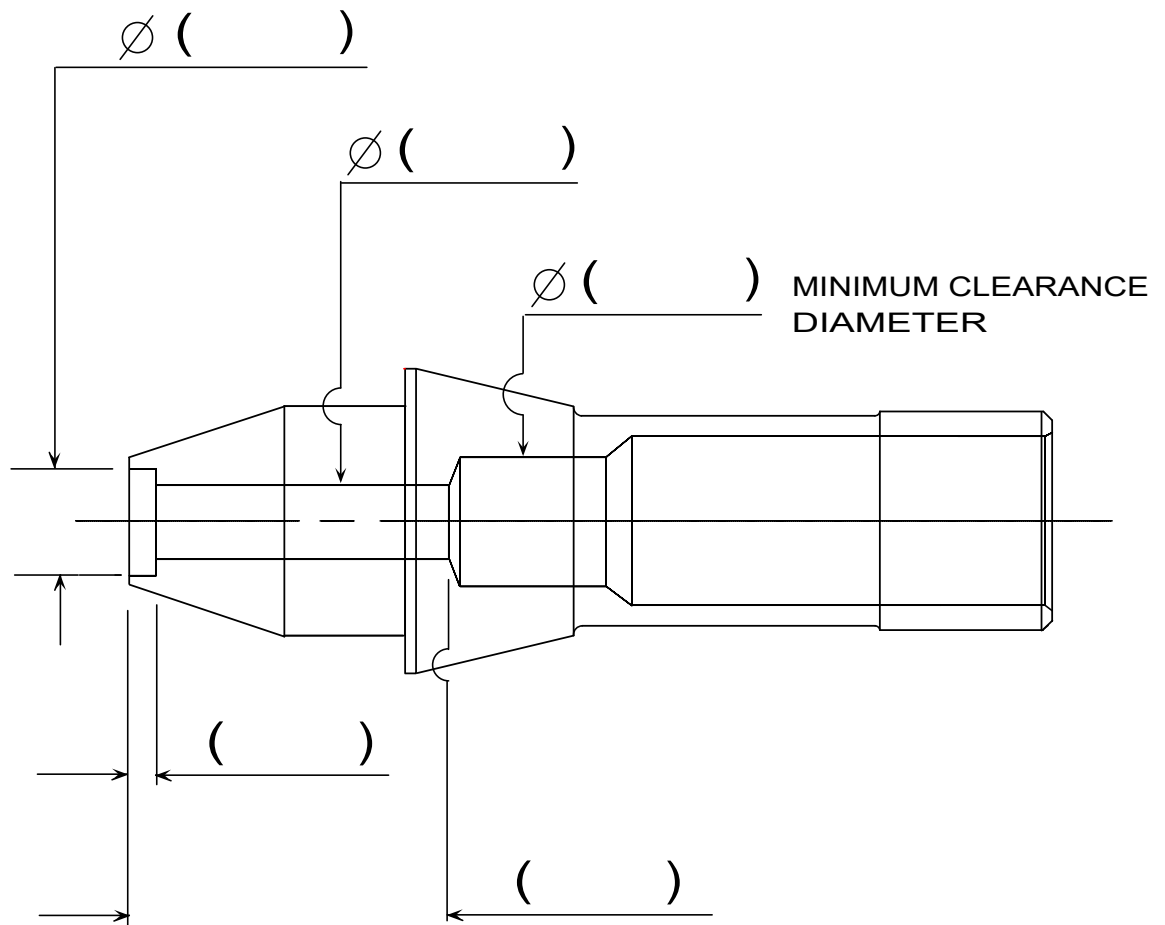

BLANK DRAWING EN STEP BORE

EXTENDED NOSE COLLET STEP BORE

NOTE:

PLEASE USE THE SEPARATE EXTENDED NOSE
DRAWING BLANK FOR EXTENDED NOSE DIMENSIONS

SOUTHWICK & MEISTER INC.
PHONE (203) 237-0000 FAX (203) 634-4509