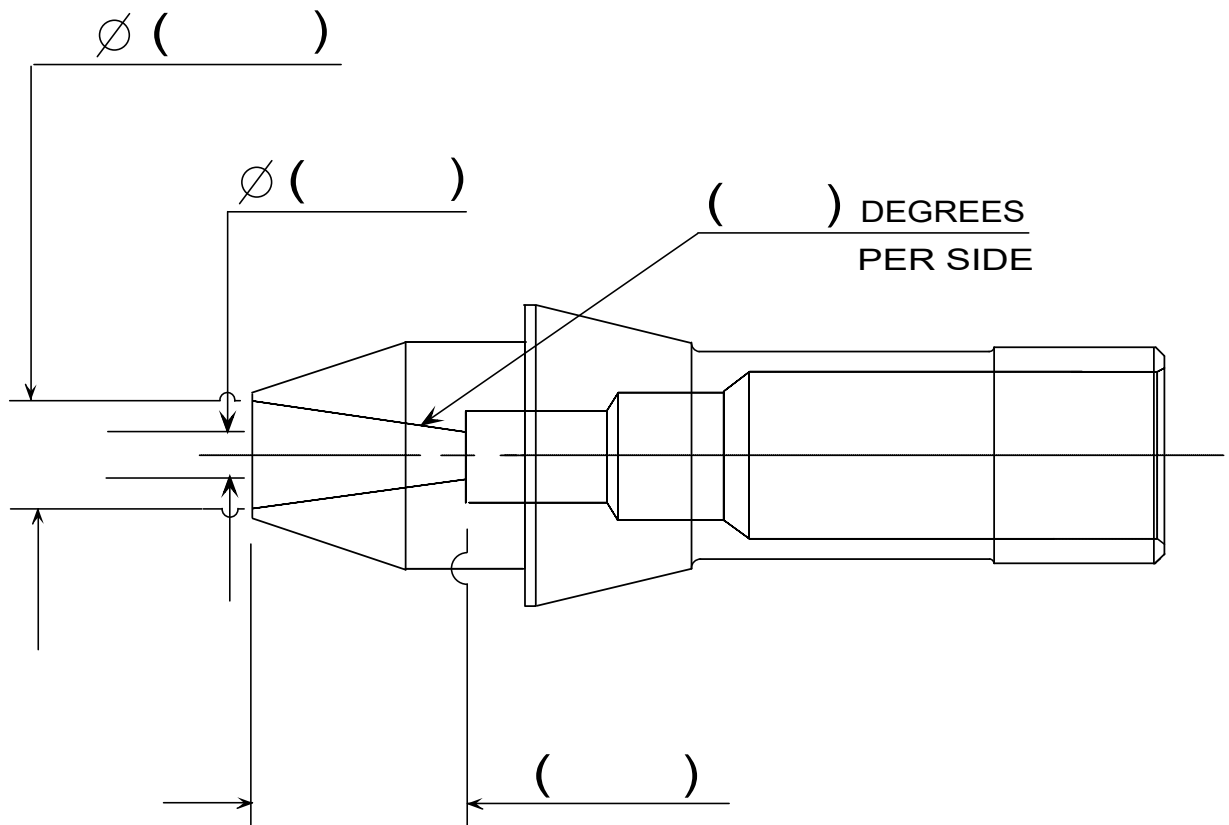

BLANK DRAWING EN TAPERED BORE

EXTENDED NOSE COLLET TAPERED BORE

NOTE:

PLEASE USE THE SEPARATE EXTENDED NOSE
DRAWING BLANK FOR EXTENDED NOSE DIMENSIONS

SOUTHWICK & MEISTER INC.

PHONE (203) 237-0000 FAX (203) 634-4509